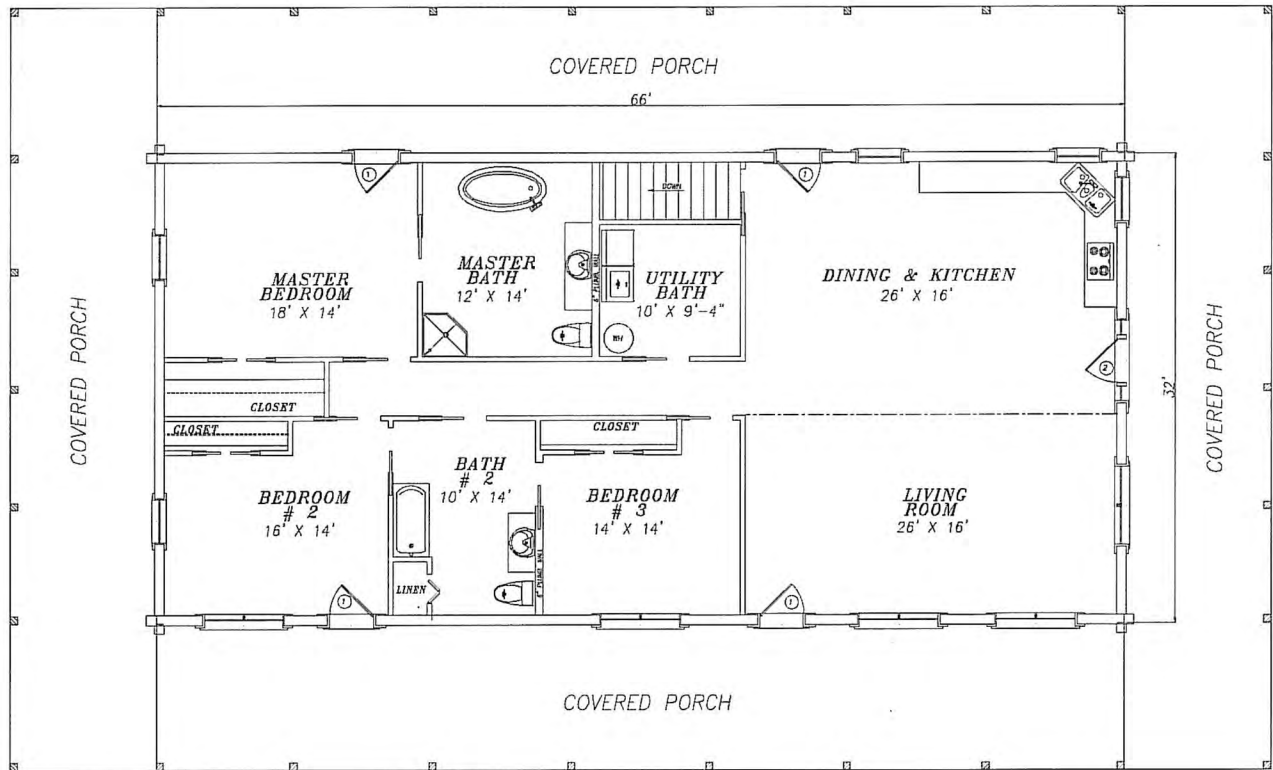

### • PORCH FRAMING SYSTEM

- Pre-cut plates and rafters
- 6" x 6" pressure treated foundation, support posts and sills
- Pre-cut pressure treated 2" x 8" joists and 5/4" decking

### • TRIM LUMBER

- Surfaced trim lumber for gable ends, dormers, facia, and porch eaves

### • OPTIONS: 2" x 6" T & G for porch roof

# THE MAPLE VALLEY

- 32' x 66'
- 2112 Sq. Ft. Living Area
- 10' x 236' Wrap Around Porch