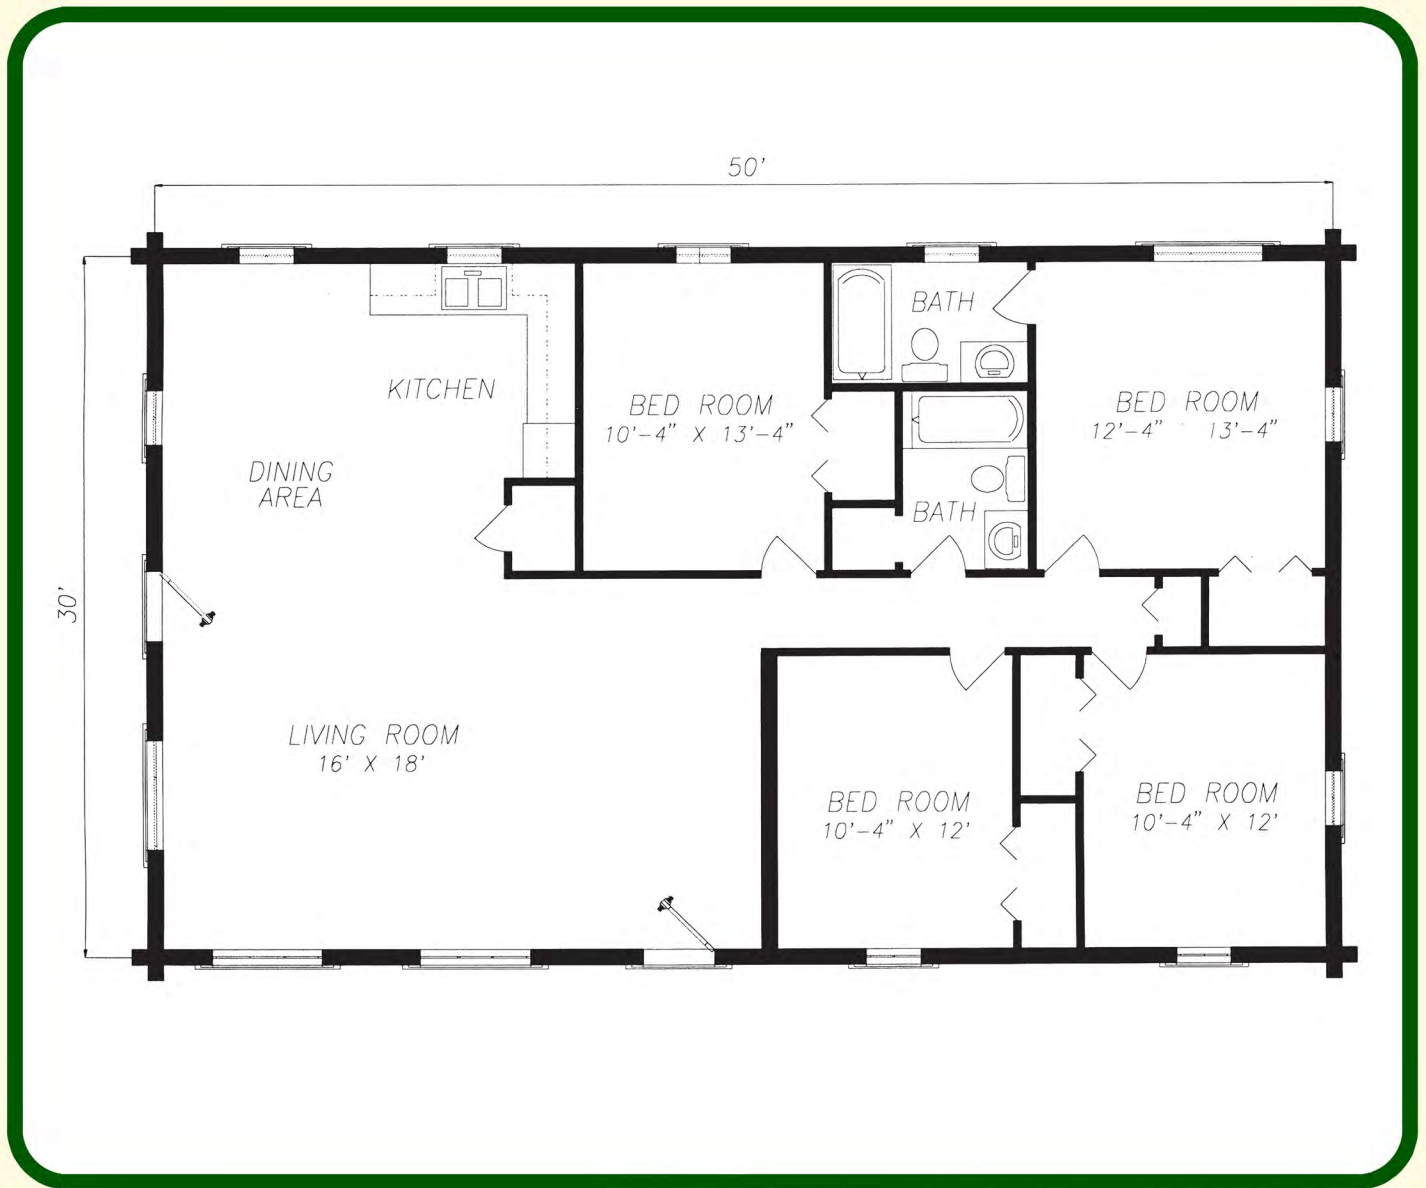

## THE BLUEGRASS LOG HOME PACKAGE INCLUDES:

- **LOG WALL SYSTEM**

- Pre-cut wall logs
- 12" lags and saturated foam gasket
- 1/2" log wall rods with springs
- Assembly prints
- Base board trim and log siding for subfloor band boards

- **ROOF SYSTEM BY OWNER**

- **WINDOW & DOOR FRAMING SYSTEM**

- Pre-cut, window and door jambs with sills and headers
- Interior and exterior 1" trim lumber

- **TRIM LUMBER**

- Surfaced trim lumber for gable ends, fascia and porch eaves

# THE BLUEGRASS

- 30' x 50'
- 1500 Square Feet Living Area